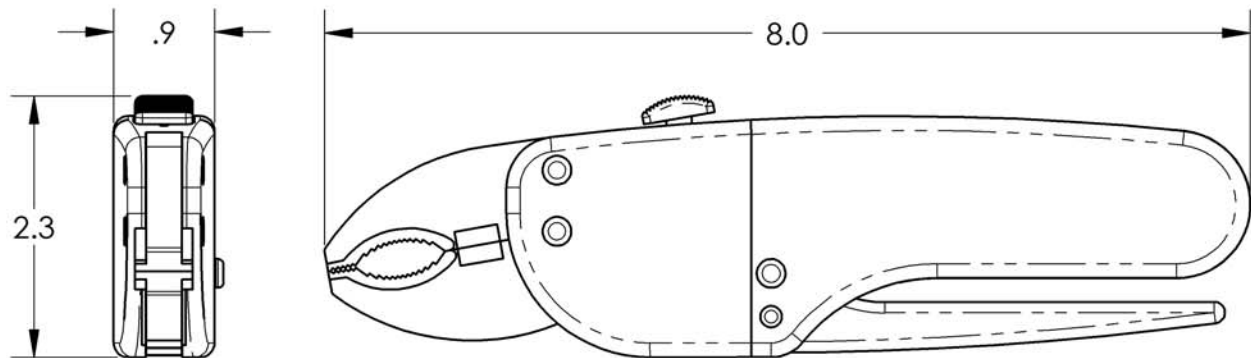

PowerPliers™

Specifications

Height: 2.3"

Width: 0.9"

Length: 8.0"

Weight: <1 lbs.

Force Ratio: 47:1

Capabilities: Griping force of up to 1,000 lbs. with 22 lbs. hand squeeze.