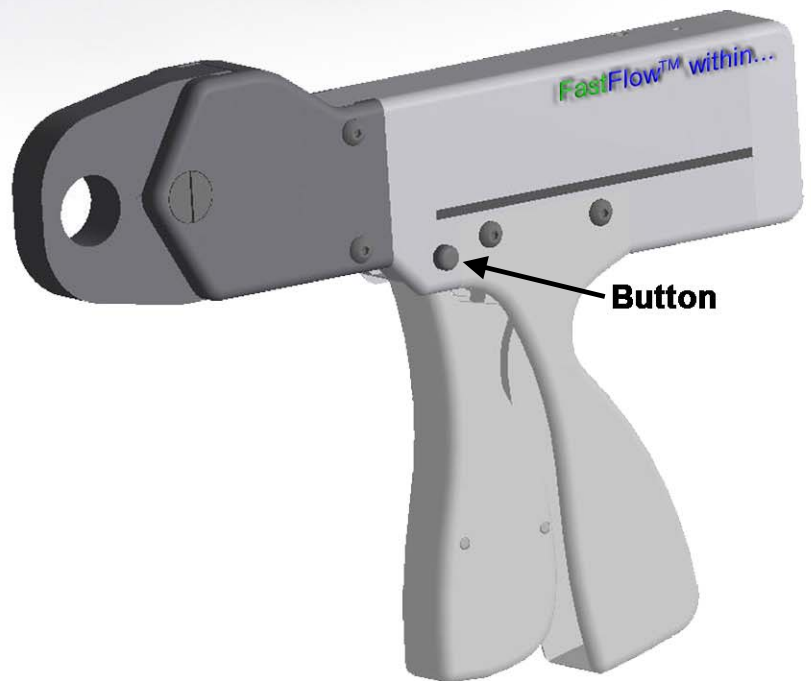

## 1/2" PEX PowerCrimper™

### Beta Prototype Design

- Button combines trigger and release lever functions with handle lever for true one-handed operation
- Eliminates separate trigger to open jaws
- Eliminates release lever to open Dart Valve
- More ergonomic handle
- 3-4 squeezes to set crimp