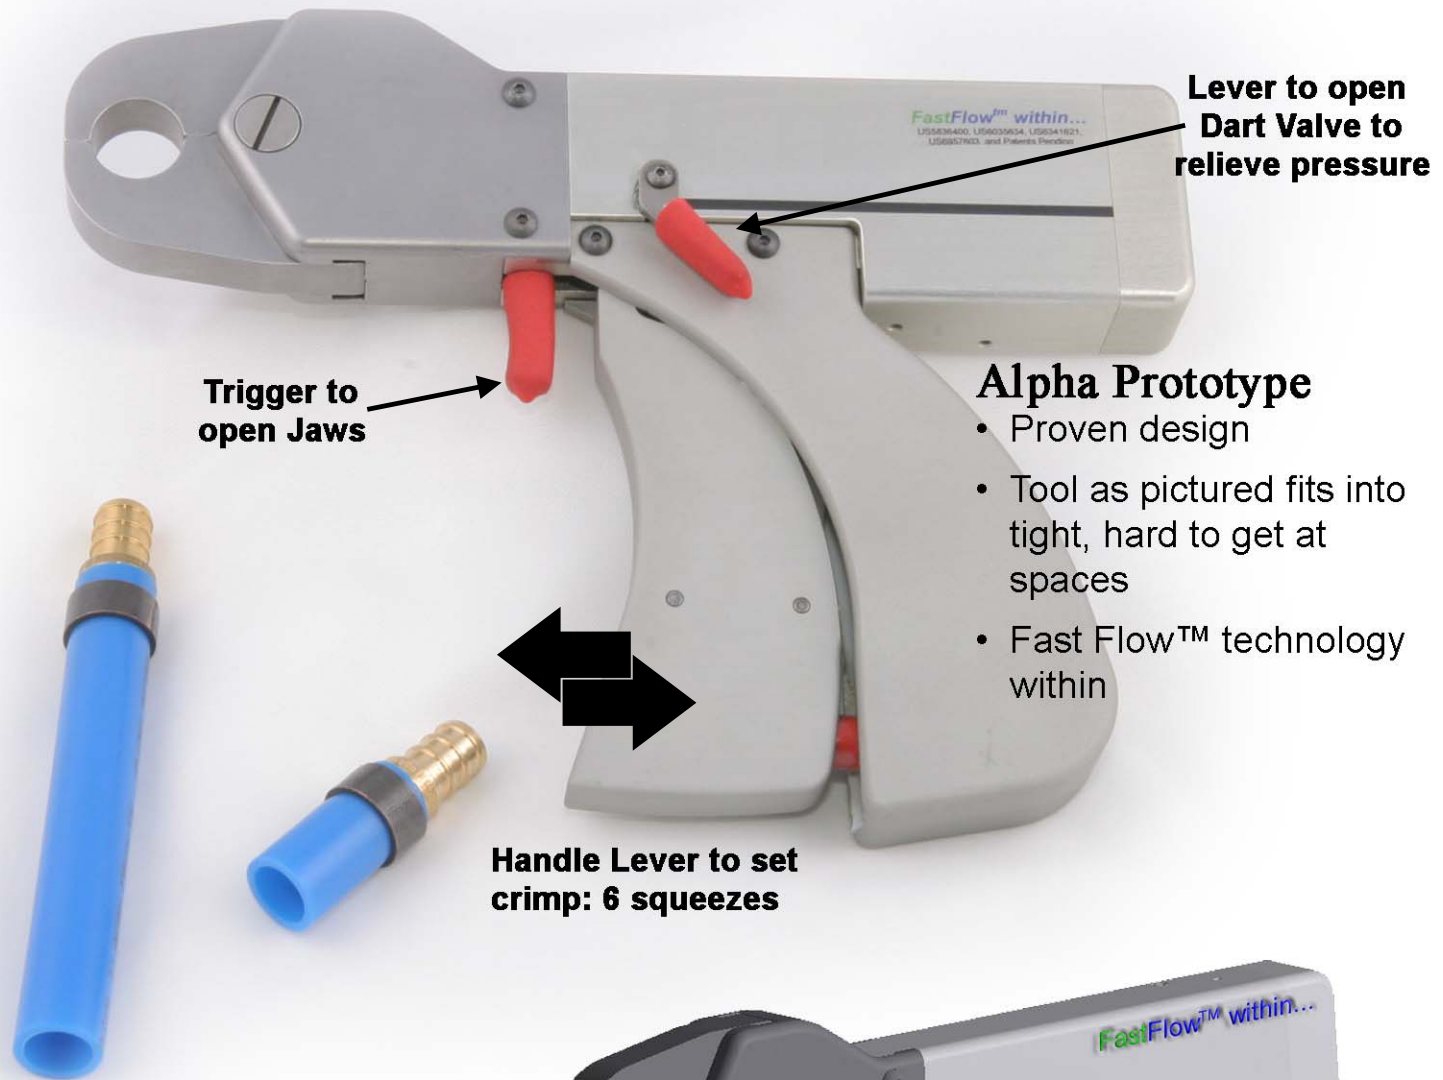

## 1/2" PEX PowerCrimper™

### Beta Prototype Design

- Button combines trigger and release lever functions with handle lever for true one-handed operation
- Eliminates separate trigger to open jaws
- Eliminates release lever to open Dart Valve
- More ergonomic handle
- 3-4 squeezes to set crimp